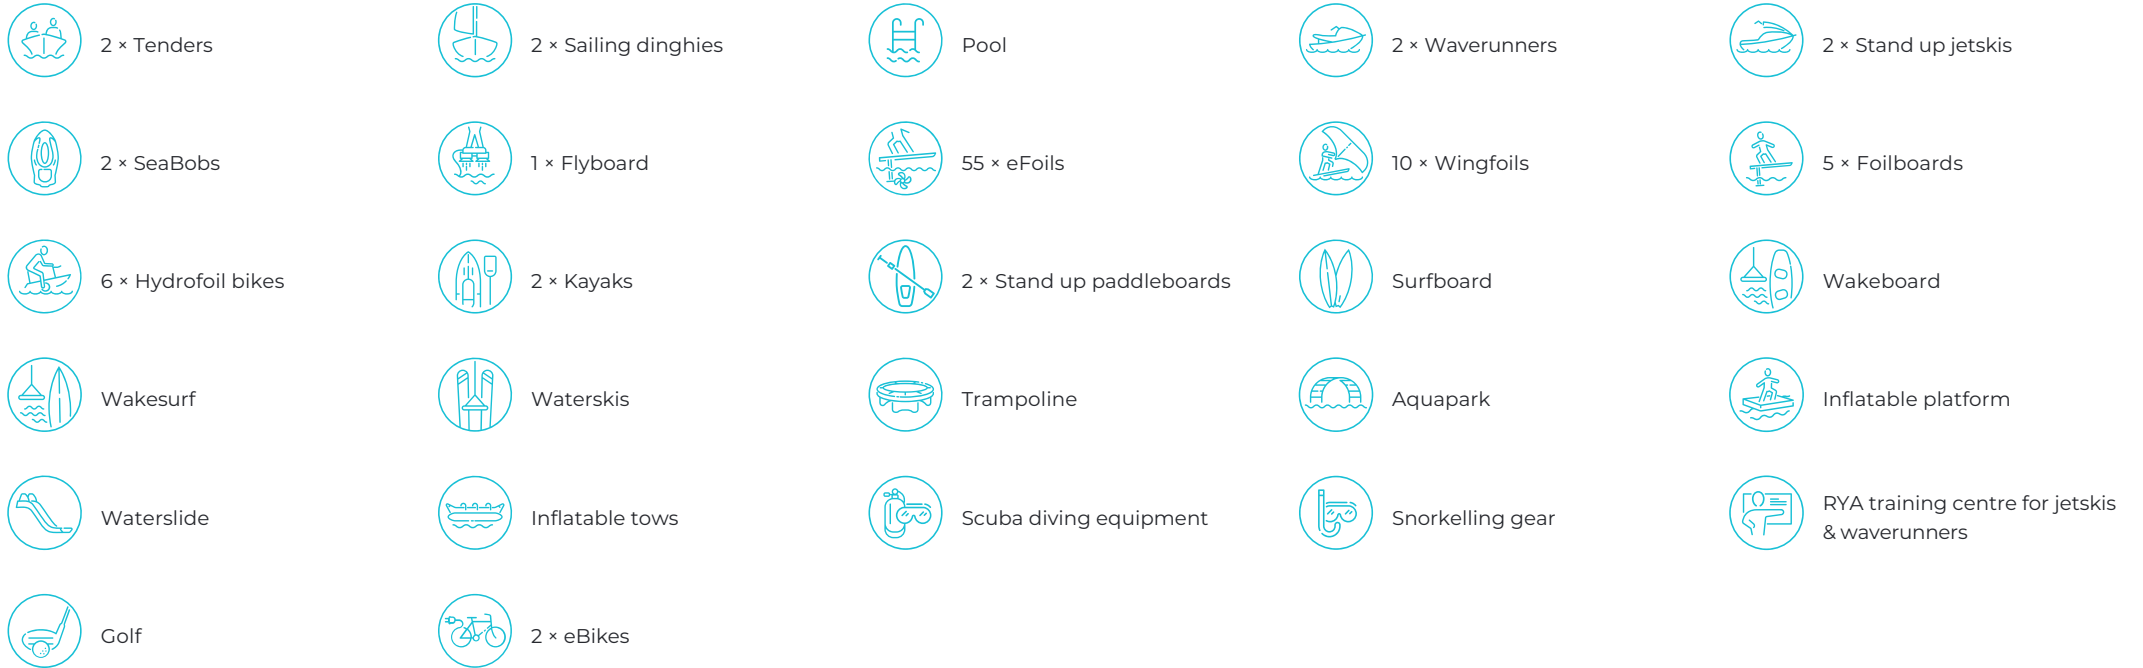

[View yacht on website](#)

[Watch yacht video](#)

TITANIA

TENDERS & TOYS

8m Royal Denship custom tender with 260hp engine, 8m Caudwell Marine RIB tender with 300hp engine, 2 x Sailing dinghies, Kawasaki SX-R 800 stand up jetski, 2 x Sea-Doo waverunners (2 man), 2 x Kayaks, 2 x SeaBob F7s, scuba diving equipment, stand up paddle boards (Intermediate and beginner level), Flyboard, 12.7m inflatable waterslide, inflatable waterpark, wakeboards, waterskis & tows, snorkelling gear, golf driving range