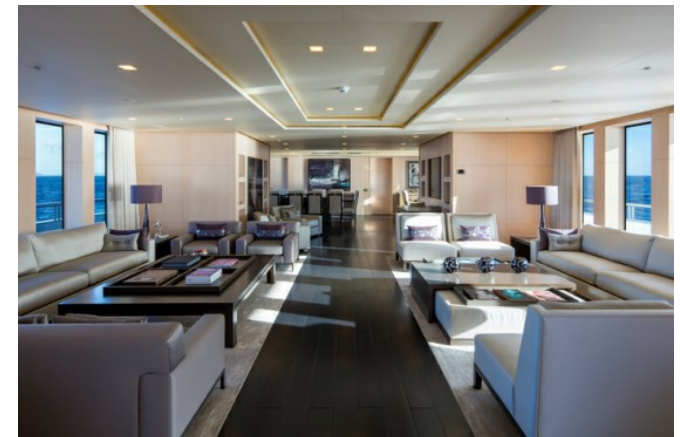

SIREN

SPECIFICATION.

Length
73,5m (241,2ft)

Built
2008 (refitted 2013), Nobiskrug, Germany

Interior designer
Newcruise

Beam
12,6m (41,3ft)

Draft
3,6m (11,8ft)

Gross tonnage
1.585

Cruising speed
14,5 knots

Maximum speed
17,1 knots

Fuel consumption at cruising speed
450 litres per hour

Engines
2 x 2.360hp MTU

Generators
3

Guests
12

No. of guest cabins
6 (5 x double, 1 x double/twin, 2 x additional berths)

Crew
18

Note

Not available for charter to US residents while in US waters.

[View yacht on website](#)

[Watch yacht video](#)