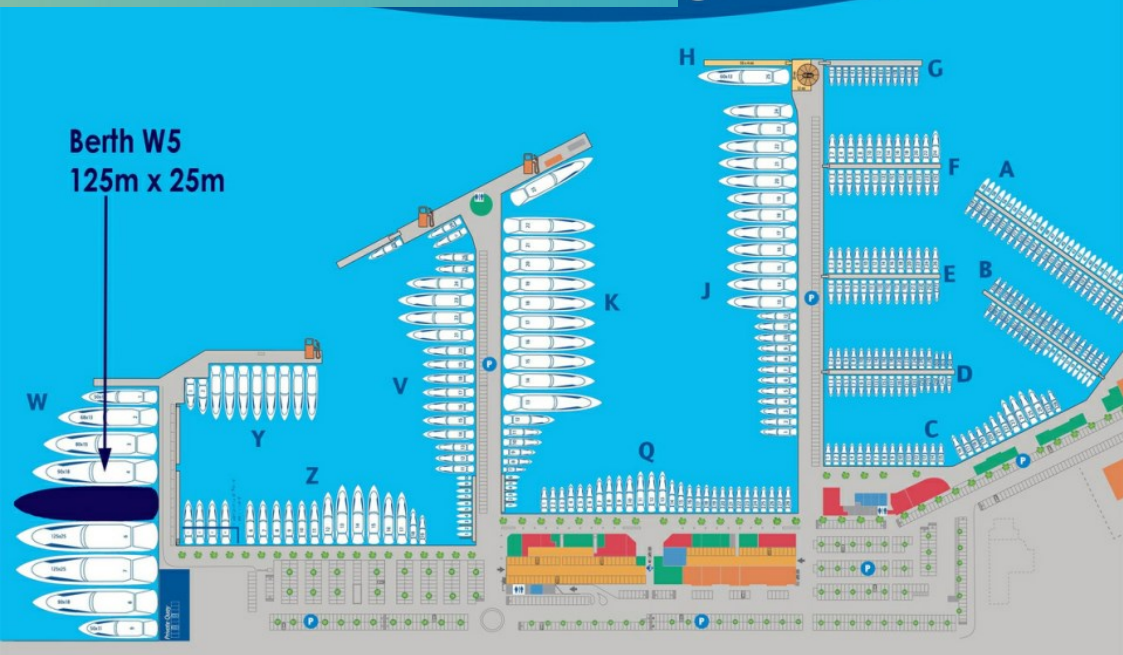

MARINA GENOVA AEROPORTO BERTH W5

MARINA GENOVA AEROPORTO BERTH W5

SPECIFICATION.

Asking price
EUR 7.500.000 (Tax paid)

Lease duration
until 2052

Maximum length
125m (410,1ft)

Maximum beam
25m (82ft)

Berth number
W5

Port name and location
Marina Genova Aeroporto, Genoa, Italy

Parking spaces
10

[View berth on website](#)

[Watch berth video](#)

MARINA GENOVA

MARINA GENOVA AEROPORTO BERTH W5

OVERVIEW.

Key features

Lease until 2052

including 10 parking spaces and 5 garages

5 fuel pumps on a dedicated 150m fuel jetty

'White Glove' concierge service

3 shipyards for yachts up to 400 tonnes

Spa and wellness centre

24 hour security