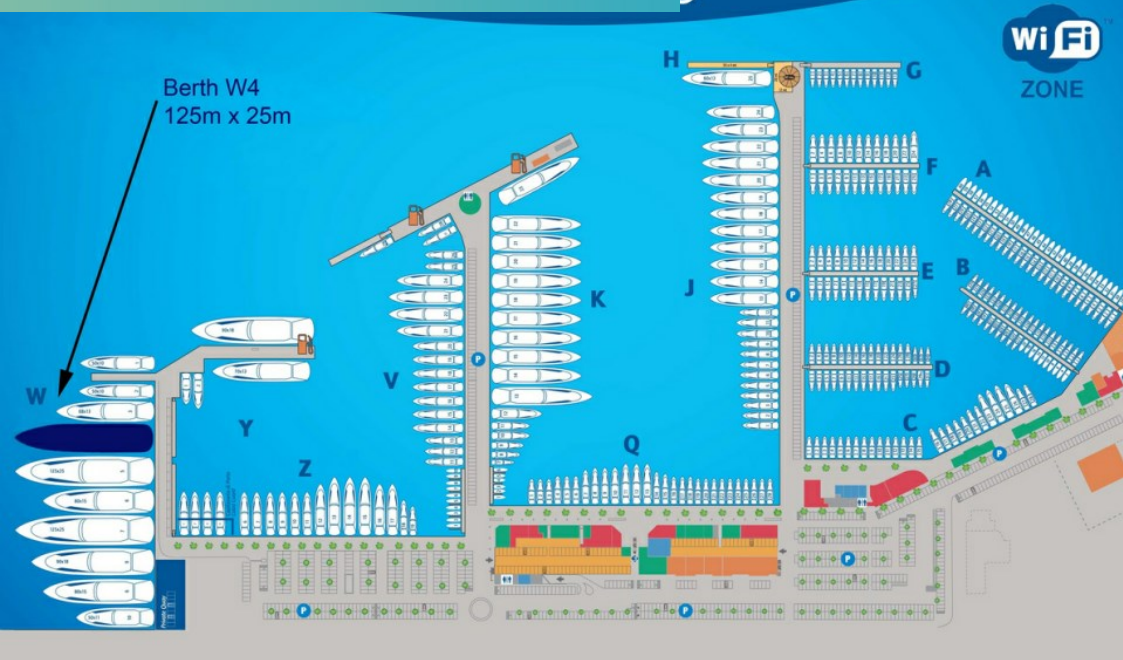

MARINA GENOVA AEROPORTO BERTH W4

MARINA GENOVA AEROPORTO BERTH W4

SPECIFICATION.

Asking price
EUR 11.500.000

Lease duration
until 2052

Maximum length
125m (410,1ft)

Maximum beam
25m (82ft)

Berth number
W4

Port name and location
Marina Genova Aeroporto, Genoa, Italy

Parking spaces
10

[View berth on website](#)

[Watch berth video](#)

MARINA GENOVA

MARINA GENOVA AEROPORTO BERTH W4

OVERVIEW.

Key features