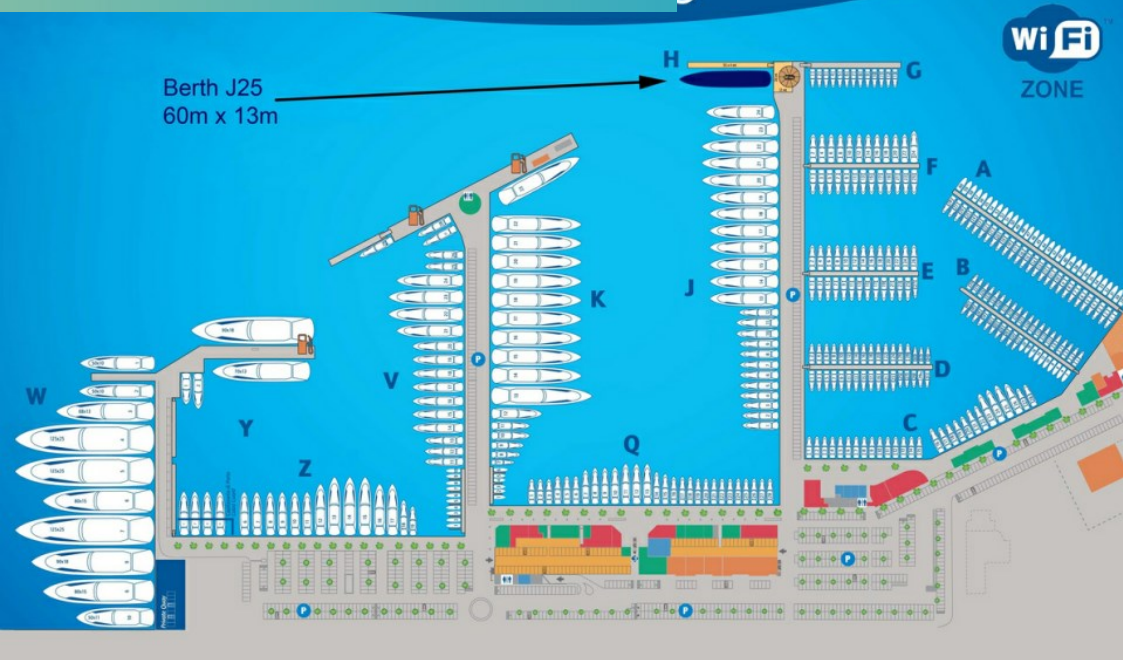

MARINA GENOVA AEROPORTO BERTH J25

MARINA GENOVA AEROPORTO BERTH J25

SPECIFICATION.

Asking price
EUR 2.400.000

Lease duration
until 2052

Maximum length
60m (196,9ft)

Maximum beam
13m (42,6ft)

Berth number
J25

Port name and location
Marina Genova Aeroporto, Genoa, Italy

[View berth on website](#)

MARINA GENOVA

MARINA GENOVA AEROPORTO BERTH J25

OVERVIEW.

Key features

Long term lease and possibility for shorter terms

including private parking area, private dock with semi floating pontoon and 90sqm building

5 fuel pumps on a dedicated 150m fuel jetty

'White Glove' concierge service

3 shipyards for yachts up to 400 tonnes