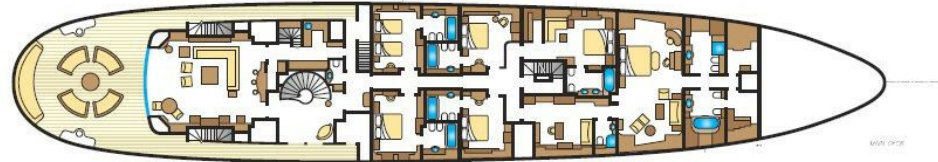

KATHARINE

FITNESS & WELLNESS

Free weights

Treadmill

Life fitness treadmill, PowerBlock Sport weights & Stand, Various weights, adjustable dumbbells - suitable for both Male/Females.

BURGESS

WORLD CLASS. WORLD WIDE.