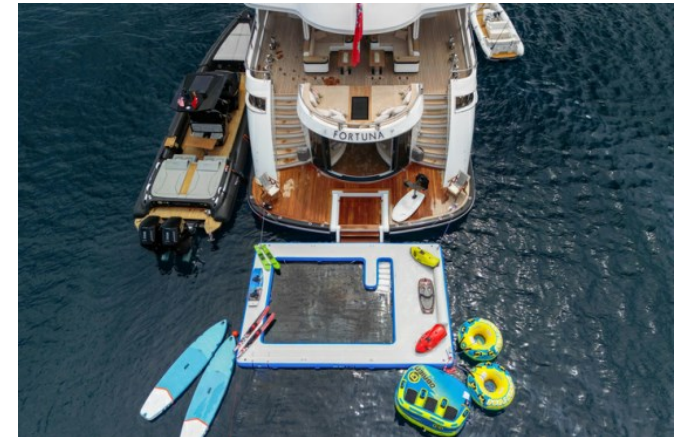

FORTUNA

SPECIFICATION.

Length
47,5m (155,8ft)

Built
2023, CMB Yachts, Turkey

Interior designer
Artebel Design

Beam
8,9m (29,2ft)

Draft
2,6m (8,5ft)

Gross tonnage
495

Cruising speed
10 knots

Maximum speed
15 knots

Engines
2 x 1.450hp Caterpillar

Guests
10

No. of guest cabins
5 (4 x double, 1 x twin)

Crew
9

[View yacht on website](#)

[Watch yacht video](#)