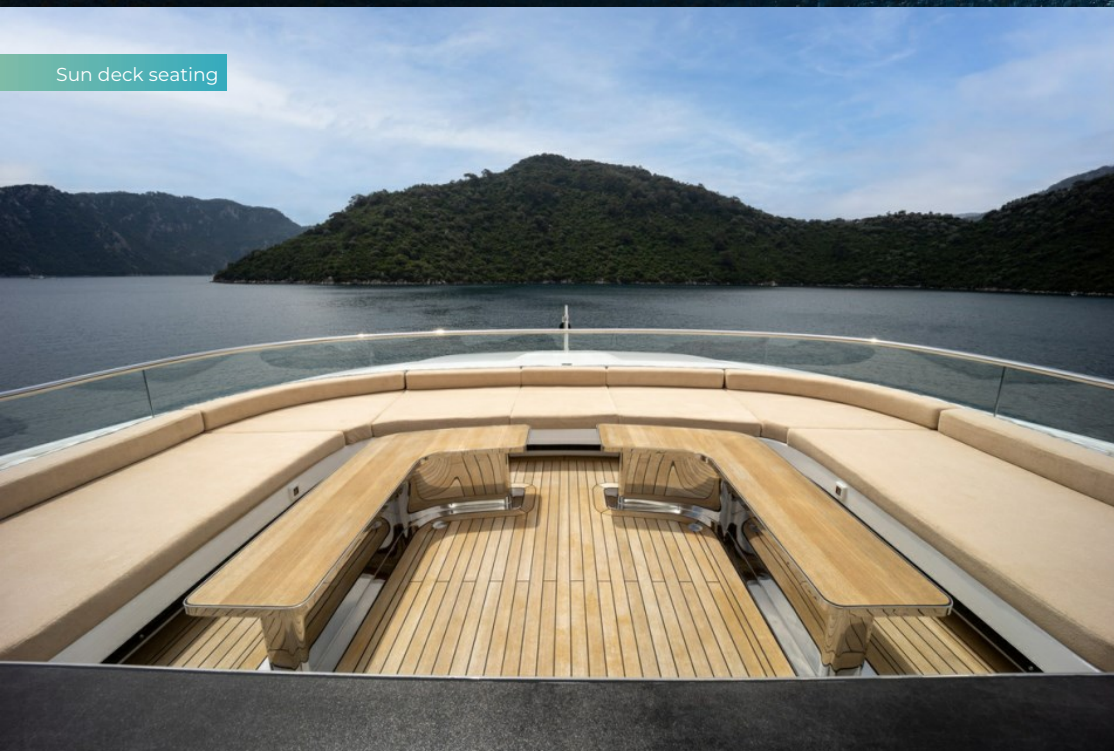

The main deck saloon is one of several social hubs. It's a wide and comfortable lounge with ample space for entertaining, a white marble floor, panoramic sea views through floor-to-ceiling windows on both sides, and wide-opening glass doors leading out to the shady aft deck with its twin dining tables and open-air lounge – and then on to the sunbathing zone astern. The forward part of the saloon, subtly separated from the sofas without being enclosed, is an intimate formal dining room.

Key features

Brand new to the charter market in 2023

Beach club with hydraulic swim platform

Dedicated gym

Balcony off the sky lounge

Extra spacious dining table on bridge deck aft

Zero speed stabilisers to reduce any rolling motion while at anchor

FORTUNA

Aerial view

Watertoys

Sun deck seating

Sun deck jacuzzi

FORTUNA

Sun deck

Bridge deck forward