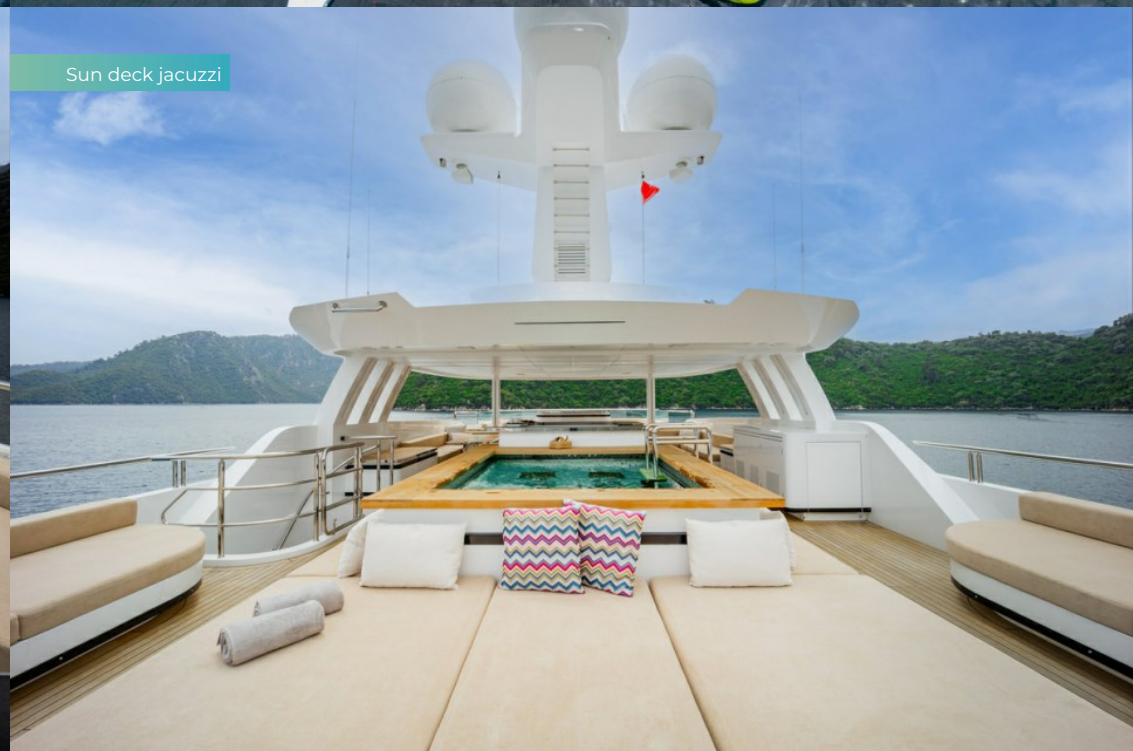

Sun deck jacuzzi