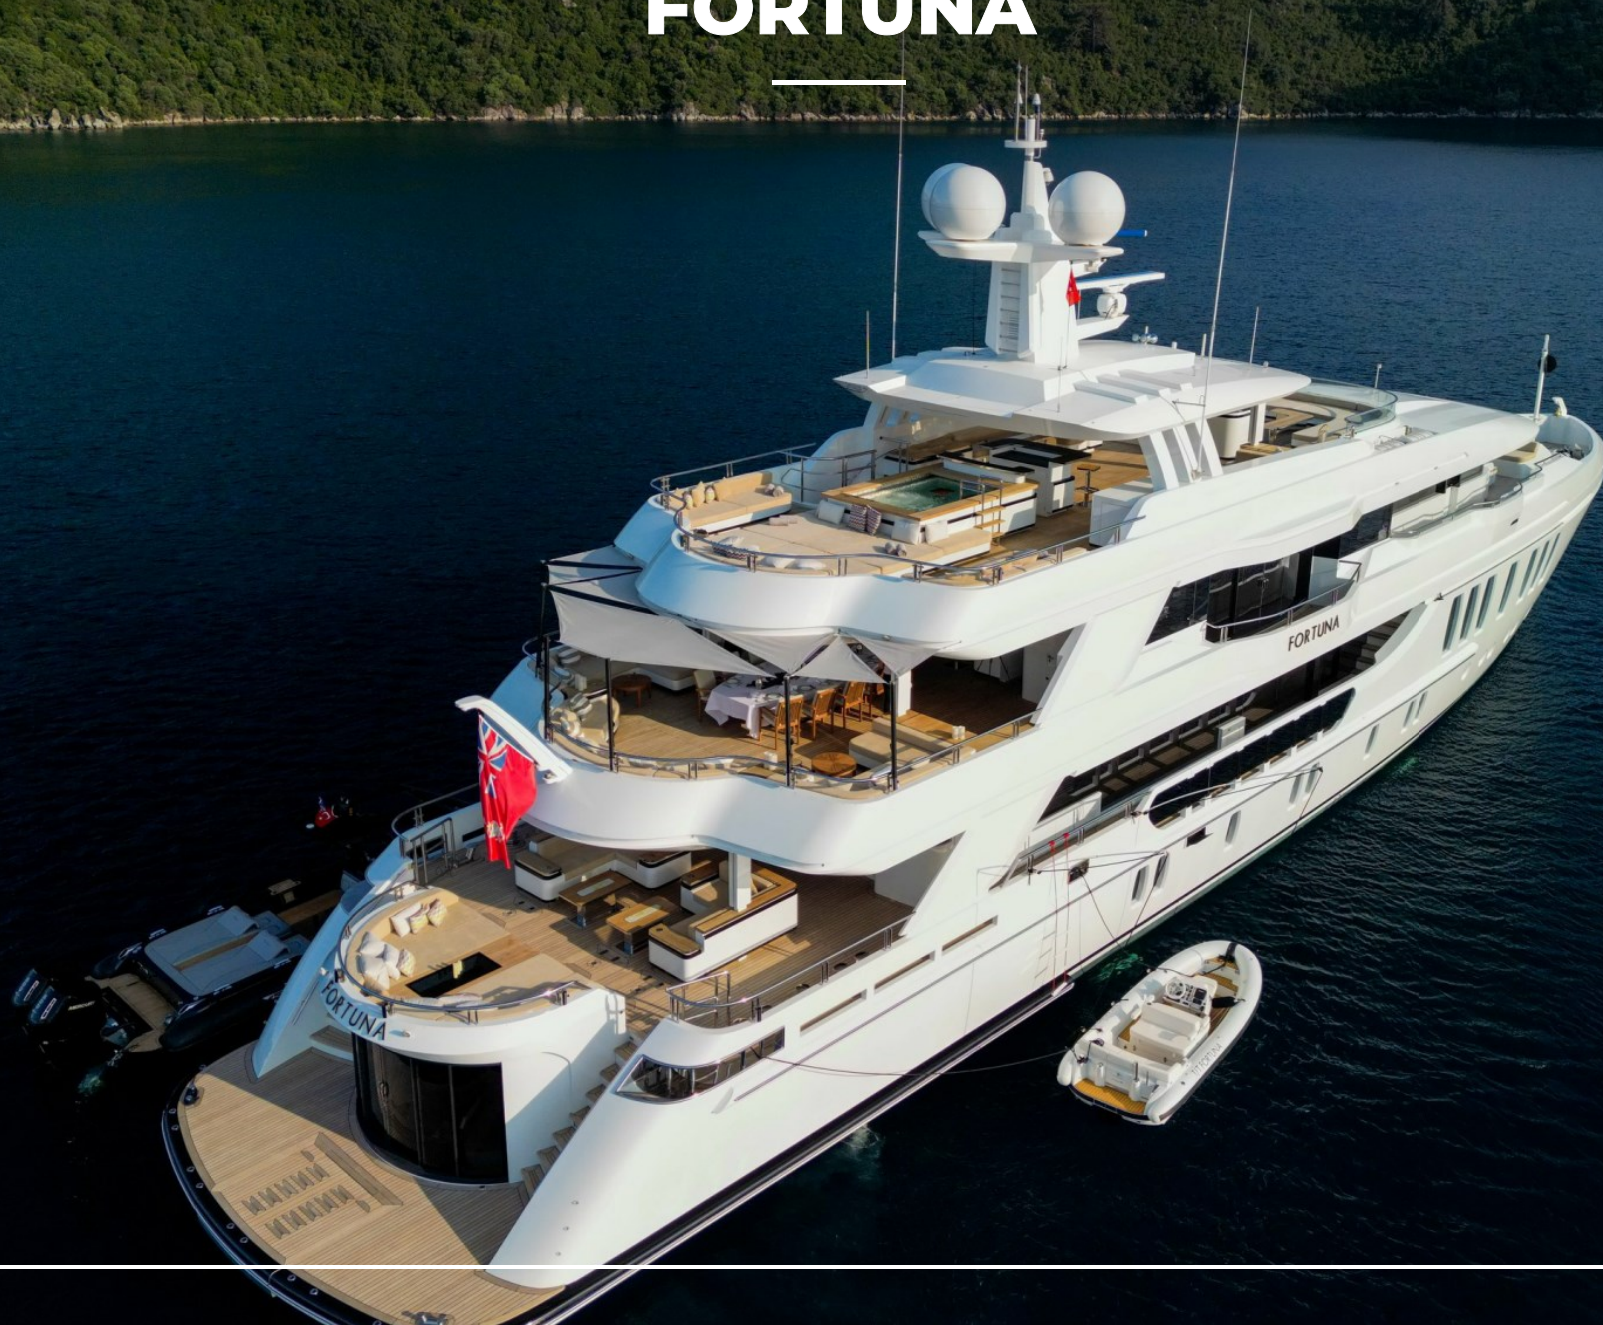

FORTUNA

FORTUNA

OVERVIEW.

An elegant and innovative yacht designed by the esteemed Espen Øino, FORTUNA offers a huge amount of beautifully crafted living space including three interior decks of guest accommodation, a very rare and large sun deck for a yacht of her size and some spectacular special features.