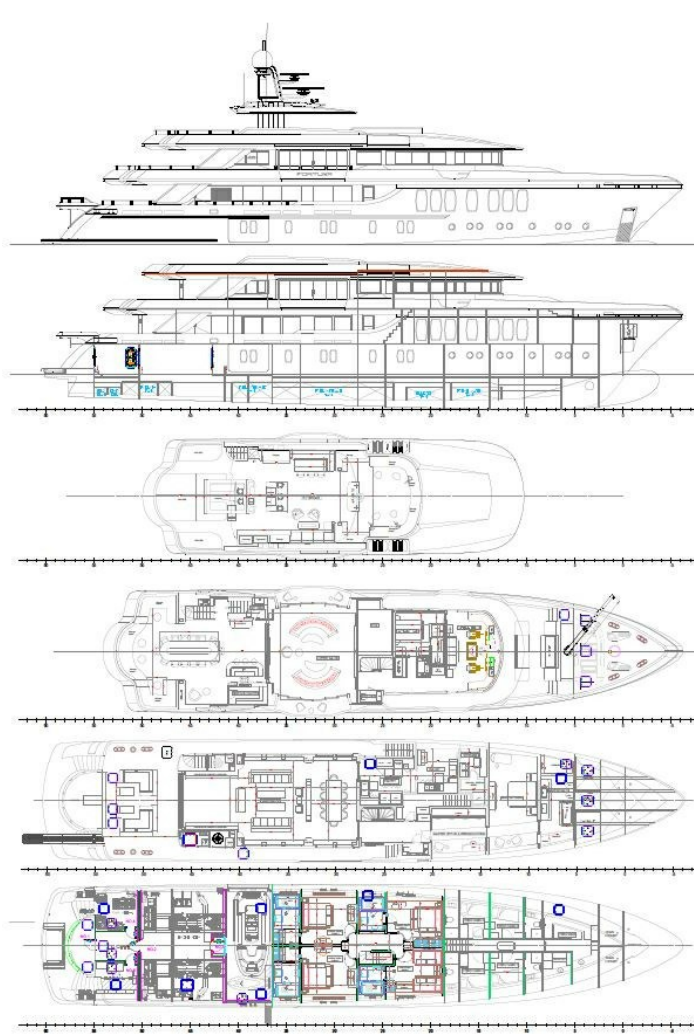

FORTUNA

SPECIFICATION.

Length
47,5m (155,8ft)

Built
2023, CMB Yachts, Turkey

Interior designer
Artebel Design

Beam
8,9m (29,2ft)

Draft
2,6m (8,5ft)

Gross tonnage
495

FORTUNA

FITNESS & WELLNESS

Exercise balls

Free weights

Kinesis machine

Resistance bands

Yoga mats

1 x Universal machine for training full body, 2 x Strong balance board, 2 x Rock It weight plate (10kg x 5kg), 3 x kettlebells (10kg, 16kg & 20kg), 2 x pilates rings, plastic dumbbell (various weights), 4 x ankle/wrist weights, 4 x resistance weights, 3 x resistance bands, dumbbell sets (2kg to 18kg), 3 x Swissballs, 1 x yoga matts