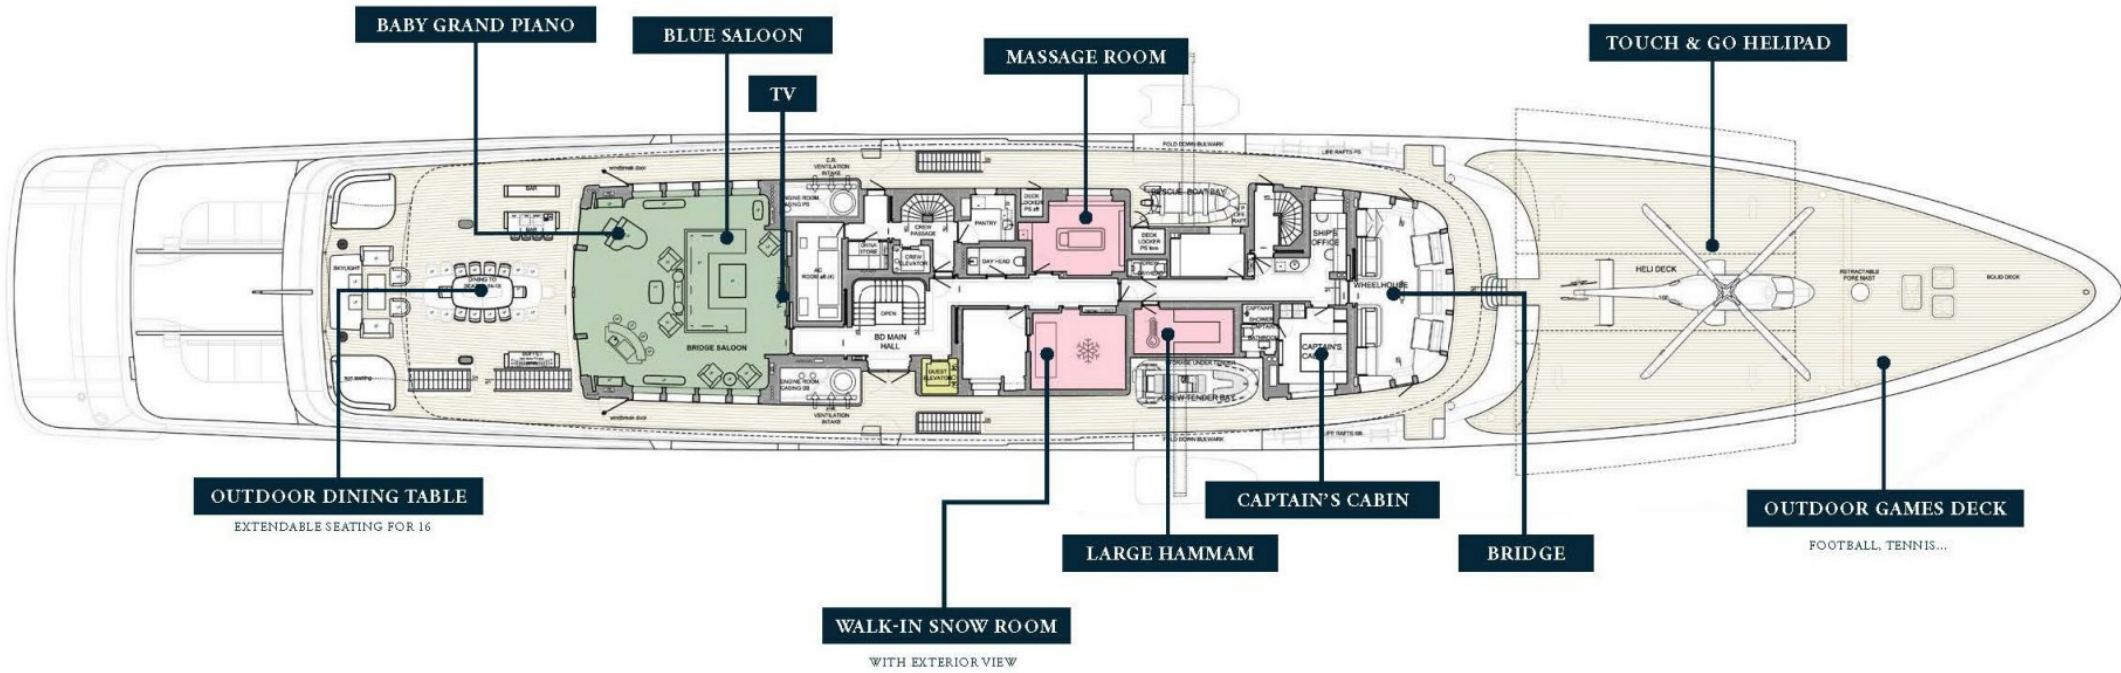

10m custom Feadship limousine tender, 10m custom Feadship open tender, Super Air Nautique G23 ski boat, 2 x high performance sit-down jet skis, 1 x jetsurf, 1 x foiling board, 1 x electric foiling surf board, 2 x inflatable kayaks, dive equipment (rendez-vous diving only), wakeboarding, wakesurfing, waterskiing, wakeskating, kneeboard, 1 x flyboard equipment, 3 x seabobs, stand up paddle boards, surfboards & bodyboards, snorkelling equipment, fishing gear, inflatable toys, towable inflatables, inflatable slide (7.15m), anti-jellyfish net, 2 x all terrain bicycles, hoverboard equipment, beach BBQ party set up equipment

Hammam/Steam room

Massage room

On board masseuse

Outdoor gym (on foredeck/helipad): 25m prowler mat, sled with variety of weights, kettle bells, medicine balls and sand bags, punching bag, 2 x large ropes, skipping ropes, power bands, balancer, bench, power blocks, 5kg – 25kg dumbbells, barbell set up to 100kg, Interior gym (on sun deck level): Technogym – Run Personal, Technogym – Kinesis (Multi cable machine), Technogym – Cross Personal, Technogym – Bench Personal, Lacertus – adjustable dumbbell set up to 32kg, range of resistance bands, range of medicine balls, yoga mats, mats and straps, 9m x 3.6m glass bottom swimming pool with waterfall, wellness centre with massage room, large hammam and snow room, on board masseuse

- | | | | | |
|---|---|--|--|---|
| ■ Living Areas | ■ Owner's Saloon | ■ Owner's Suite | ■ VIP Suites | ■ Guest Cabins |
| ■ Wellness Center | ■ Elevator | ■ Swimming Pool | ■ Jacuzzi | ■ Hair Salon |
| ■ Cinema | ■ Gym | ■ Beach Club | ■ Staff Cabins | ■ Helicopter Hanger |

- | | | | | |
|--|---|--|---|--|
| ■ Living Areas | ■ Owner's Saloon | ■ Owner's Suite | ■ VIP Suites | ■ Guest Cabins |
| ■ Wellness Center | ■ Elevator | ■ Swimming Pool | ■ Jacuzzi | ■ Hair Salon |
| ■ Cinema | ■ Gym | ■ Beach Club | ■ Staff Cabins | ■ Helicopter Hanger |