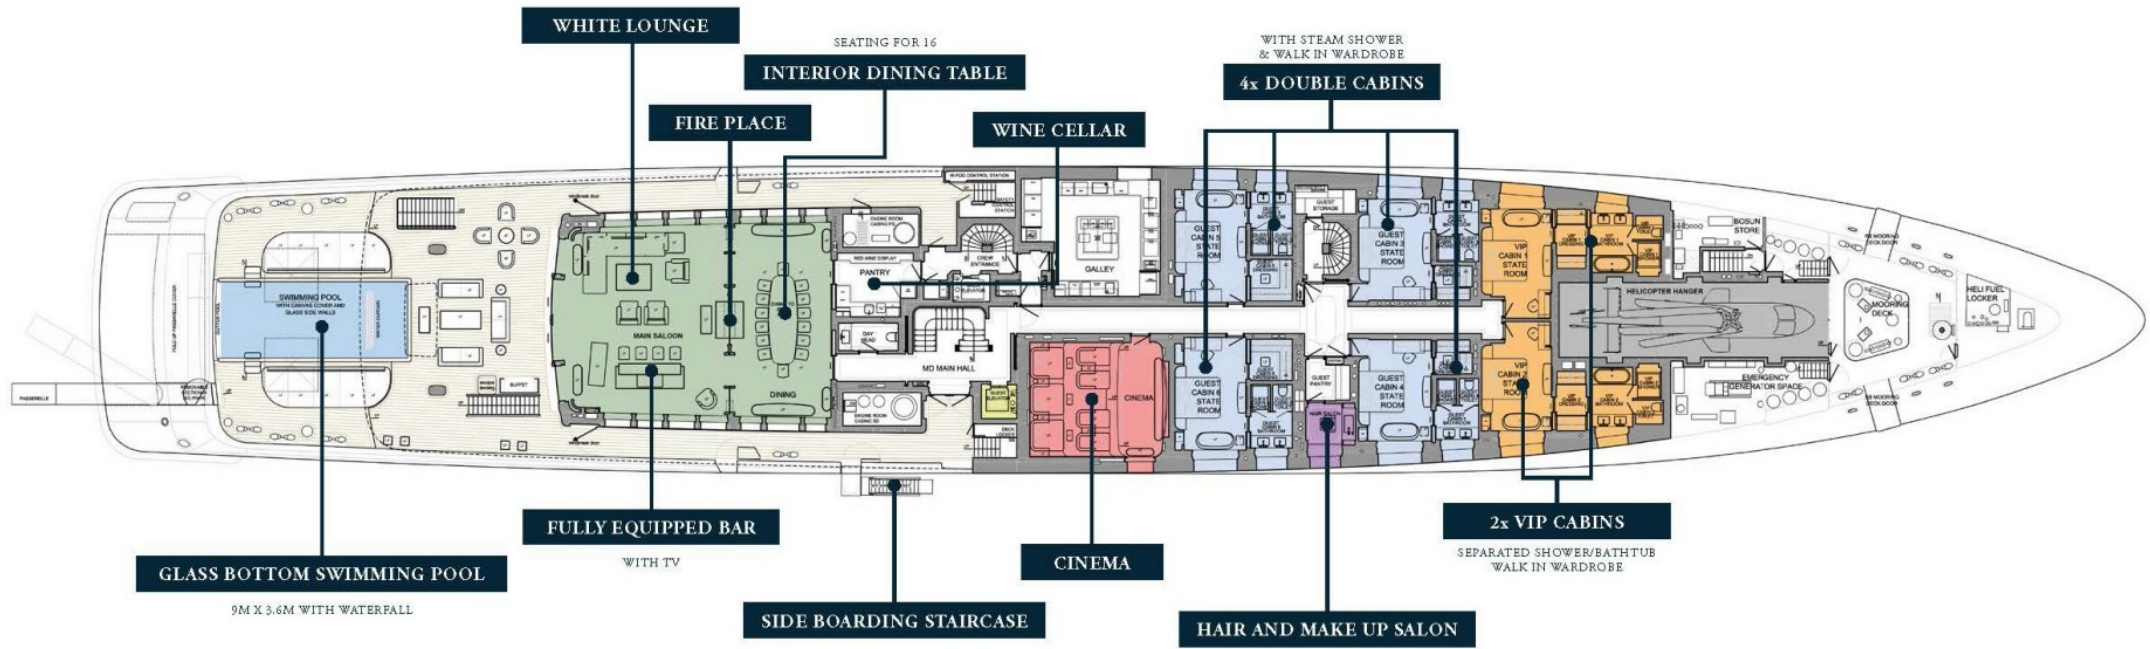

10m custom Feadship limousine tender, 10m custom Feadship open tender, Super Air Nautique G23 ski boat, 2 x high performance sit-down jet skis, 1 x jetsurf, 1 x foiling board, 1 x electric foiling surf board, 2 x inflatable kayaks, dive equipment (rendez-vous diving only), wakeboarding, wakesurfing, waterskiing, wakeskating, kneeboard, 1 x flyboard equipment, 3 x seabobs, stand up paddle boards, surfboards & bodyboards, snorkelling equipment, fishing gear, inflatable toys, towable inflatables, inflatable slide (7.15m), anti-jellyfish net, 2 x all terrain bicycles, hoverboard equipment, beach BBQ party set up equipment

Hammam/Steam room

Massage room

On board masseuse

Outdoor gym (on foredeck/helipad): 25m prowler mat, sled with variety of weights, kettle bells, medicine balls and sand bags, punching bag, 2 x large ropes, skipping ropes, power bands, balancer, bench, power blocks, 5kg – 25kg dumbbells, barbell set up to 100kg, Interior gym (on sun deck level): Technogym – Run Personal, Technogym – Kinesis (Multi cable machine), Technogym – Cross Personal, Technogym – Bench Personal, Lacertus – adjustable dumbbell set up to 32kg, range of resistance bands, range of medicine balls, yoga mats, mats and straps, 9m x 3.6m glass bottom swimming pool with waterfall, wellness centre with massage room, large hammam and snow room, on board masseuse

- | | | | | |
|---|---|--|--|---|
| ■ Living Areas | ■ Owner's Saloon | ■ Owner's Suite | ■ VIP Suites | ■ Guest Cabins |
| ■ Wellness Center | ■ Elevator | ■ Swimming Pool | ■ Jacuzzi | ■ Hair Salon |
| ■ Cinema | ■ Gym | ■ Beach Club | ■ Staff Cabins | ■ Helicopter Hanger |

- | | | | | |
|--|---|--|---|--|
| ■ Living Areas | ■ Owner's Saloon | ■ Owner's Suite | ■ VIP Suites | ■ Guest Cabins |
| ■ Wellness Center | ■ Elevator | ■ Swimming Pool | ■ Jacuzzi | ■ Hair Salon |
| ■ Cinema | ■ Gym | ■ Beach Club | ■ Staff Cabins | ■ Helicopter Hanger |