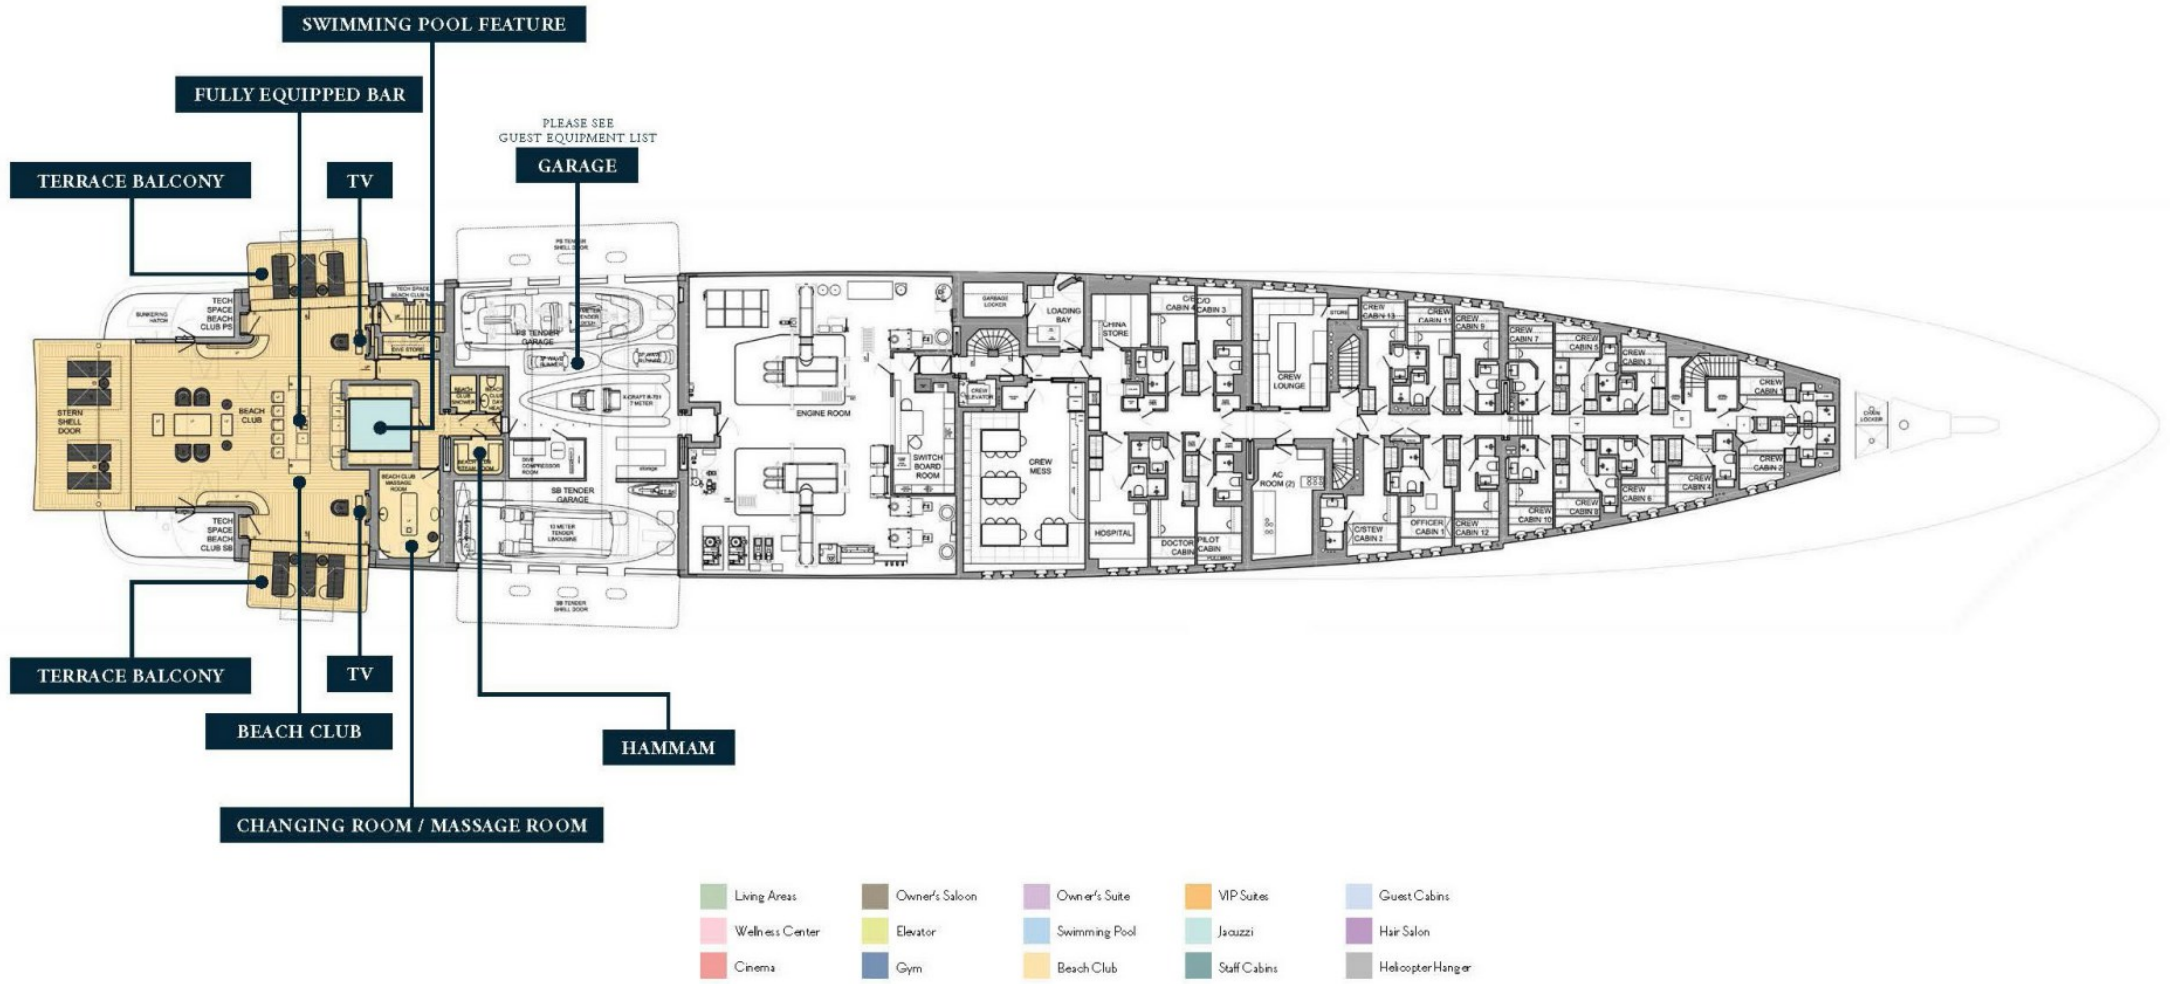

Hammam/Steam room

Massage room

On board masseuse

Outdoor gym (on foredeck/helipad): 25m prowler mat, sled with variety of weights, kettle bells, medicine balls and sand bags, punching bag, 2 x large ropes, skipping ropes, power bands, balancer, bench, power blocks, 5kg – 25kg dumbbells, barbell set up to 100kg, Interior gym (on sun deck level): Technogym – Run Personal, Technogym – Kinesis (Multi cable machine), Technogym – Cross Personal, Technogym – Bench Personal, Lacertus – adjustable dumbbell set up to 32kg, range of resistance bands, range of medicine balls, yoga mats, mats and straps, 9m x 3.6m glass bottom swimming pool with waterfall, wellness centre with massage room, large hammam and snow room, on board masseuse

- | | | | | |
|---|---|--|--|---|
| ■ Living Areas | ■ Owner's Saloon | ■ Owner's Suite | ■ VIP Suites | ■ Guest Cabins |
| ■ Wellness Center | ■ Elevator | ■ Swimming Pool | ■ Jacuzzi | ■ Hair Salon |
| ■ Cinema | ■ Gym | ■ Beach Club | ■ Staff Cabins | ■ Helicopter Hanger |

- | | | | | |
|--|---|--|---|--|
| ■ Living Areas | ■ Owner's Saloon | ■ Owner's Suite | ■ VIP Suites | ■ Guest Cabins |
| ■ Wellness Center | ■ Elevator | ■ Swimming Pool | ■ Jacuzzi | ■ Hair Salon |
| ■ Cinema | ■ Gym | ■ Beach Club | ■ Staff Cabins | ■ Helicopter Hanger |