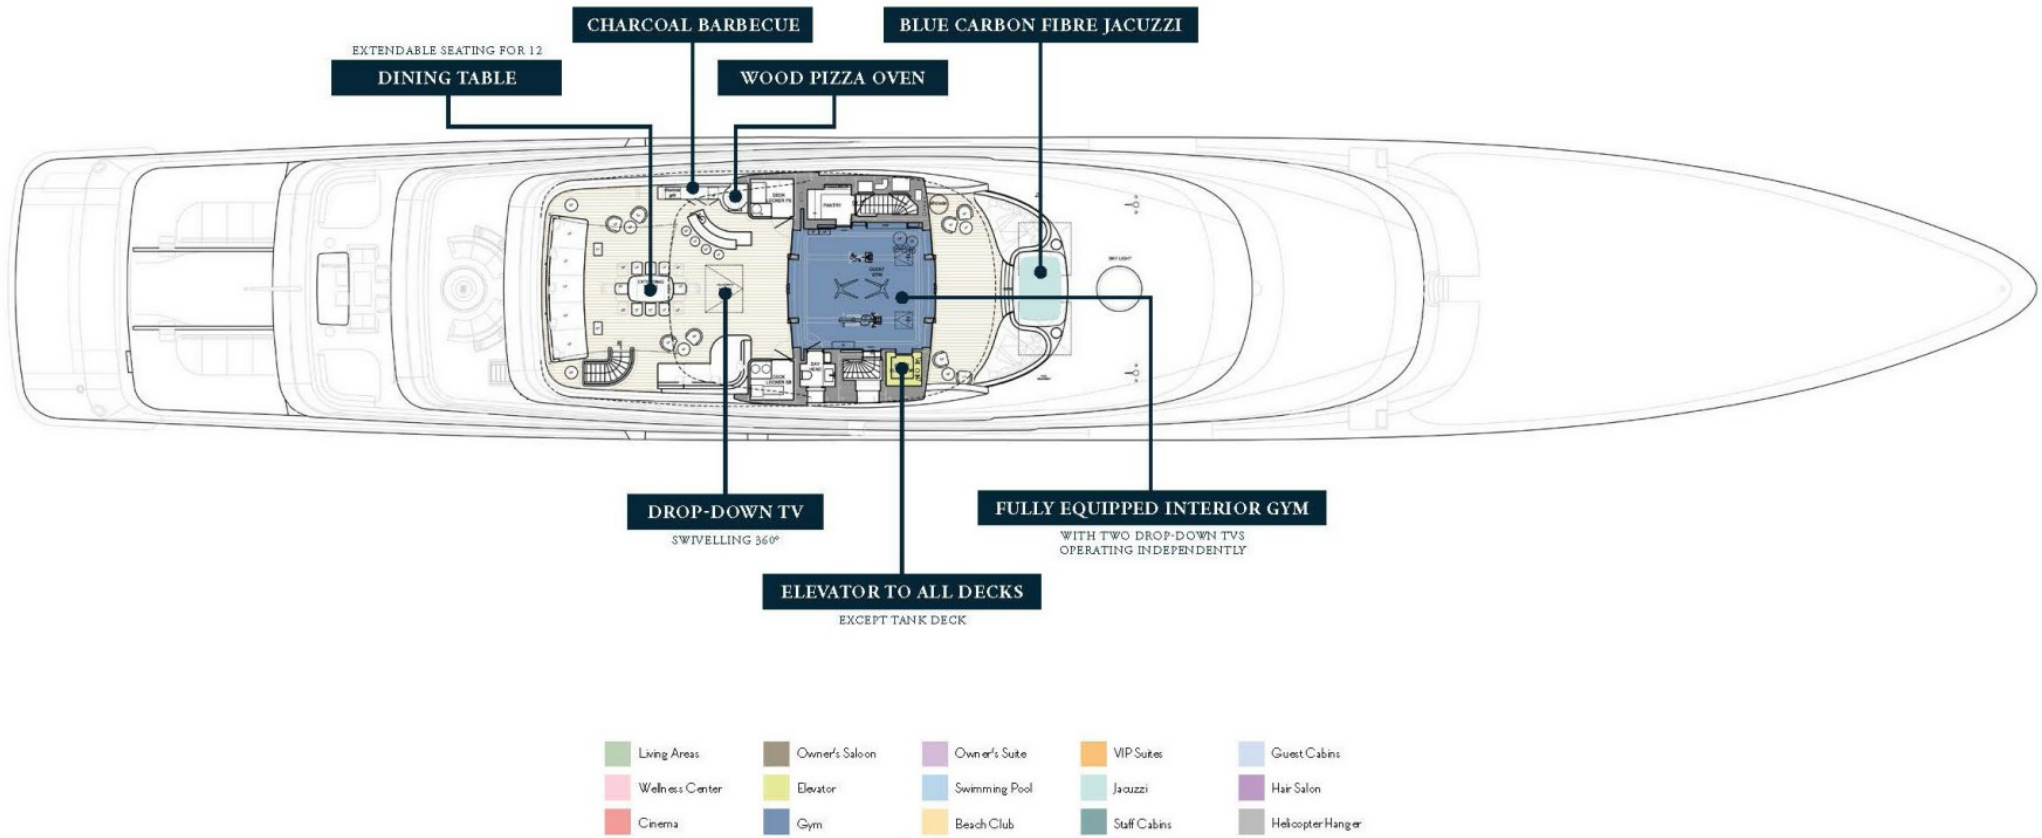

Hammam/Steam room

Massage room

On board masseuse

Outdoor gym (on foredeck/helipad): 25m prowler mat, sled with variety of weights, kettle bells, medicine balls and sand bags, punching bag, 2 x large ropes, skipping ropes, power bands, balancer, bench, power blocks, 5kg – 25kg dumbbells, barbell set up to 100kg, Interior gym (on sun deck level): Technogym – Run Personal, Technogym – Kinesis (Multi cable machine), Technogym – Cross Personal, Technogym – Bench Personal, Lacertus – adjustable dumbbell set up to 32kg, range of resistance bands, range of medicine balls, yoga mats, mats and straps, 9m x 3.6m glass bottom swimming pool with waterfall, wellness centre with massage room, large hammam and snow room, on board masseuse

- | | | | | |
|---|---|--|--|---|
| ■ Living Areas | ■ Owner's Saloon | ■ Owner's Suite | ■ VIP Suites | ■ Guest Cabins |
| ■ Wellness Center | ■ Elevator | ■ Swimming Pool | ■ Jacuzzi | ■ Hair Salon |
| ■ Cinema | ■ Gym | ■ Beach Club | ■ Staff Cabins | ■ Helicopter Hanger |