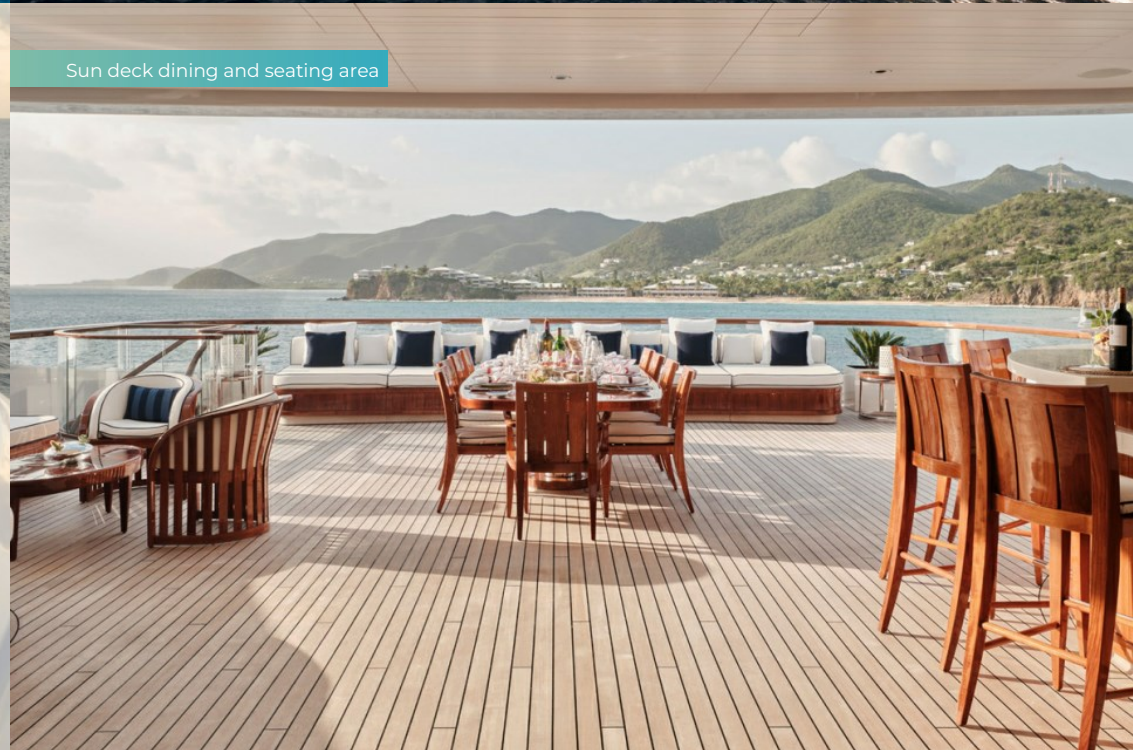

FAITH

At anchor

At anchor

Aerial view sun deck aft

Sun deck dining and seating area

BURGESS

Discover the difference.
burgessyachts.com

FAITH

Upper deck aft firepit

Bridge deck aft dining area

Foredeck gym equipment

Aerial view main deck aft

FAITH

Main deck aft pool

Beach club

Beach club