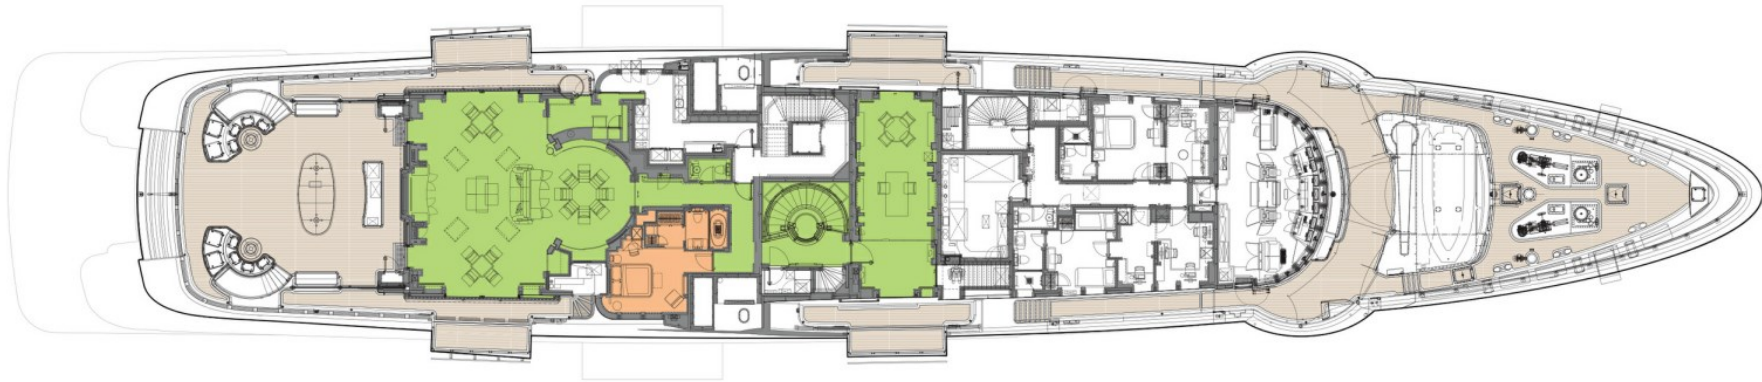

The extensive accommodation on board comprises a unique split owner's suite with stunning ocean vistas and an impressive double height study complete with port and starboard folding balconies and double height glass sliding doors. There is a double guest cabin on the upper deck, four guest cabins and a convertible full beam VIP cabin located on the main deck. Other standout features include a remarkable teak and steel sculpture that envelops the large guest elevator, a spectacular aquarium made to mirror an aquatic reef, an outdoor cinema on the sun deck and a huge lazarette ideal for a watersports enthusiast.

BARBARA

Main deck lounge

Main deck lounge

Main deck dining and aquarium

Master cabin

BARBARA

Master cabin

Master bathroom en suite

OBSERVATION DECK

- GUEST AREAS
- OWNER'S SUITE
- VIP SUITE
- GUEST SUITES
- OWNER'S OFFICE
- CINEMA
- GYM
- MASSAGE SUITE
- JACUZZI

SUN DECK

- GUEST AREAS
- OWNER'S SUITE
- VIP SUITE
- GUEST SUITES
- OWNER'S OFFICE
- CINEMA
- GYM
- MASSAGE SUITE
- JACUZZI

OWNER'S DECK

- GUEST AREAS
- OWNER'S SUITE
- VIP SUITE
- GUEST SUITES
- OWNER'S OFFICE
- CINEMA
- GYM
- MASSAGE SUITE
- JACUZZI

WHEELHOUSE DECK

- GUEST AREAS
- OWNER'S SUITE
- VIP SUITE
- GUEST SUITES
- OWNER'S OFFICE
- CINEMA
- GYM
- MASSAGE SUITE
- JACUZZI