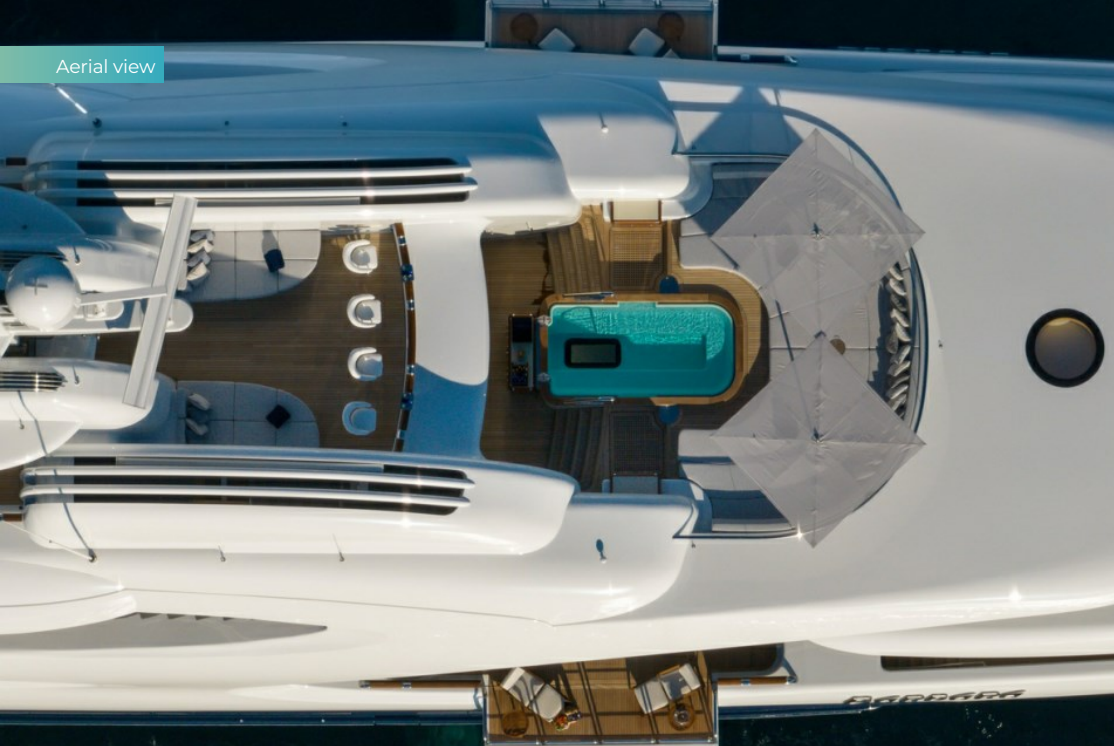

BARBARA

BARBARA

OVERVIEW.

Launched in 2017 by the highly regarded Dutch superyacht builder Oceanco, the construction of BARBARA was meticulously overseen by a very experienced owners team.

BARBARA features a distinctive layout split over six decks and an elegant, sweeping curved exterior, making extensive use of structural glass. With interior and exterior design by the renowned Sam Sorgiovanni, the versatile living area, comprises of deck spaces that easily convert into entertainment areas with a vast 'wellness' centre on the sundeck, complete with jacuzzi, fully equipped gym and a large sunbed relaxation area. The lower deck boasts a well-equipped massage and beauty salon and a generously sized cinema.

The extensive accommodation on board comprises a unique split owner's suite with stunning ocean vistas and an impressive double height study complete with port and starboard folding balconies and double height glass sliding doors. There is a double guest cabin on the upper deck, four guest cabins and a convertible full beam VIP cabin located on the main deck. Other standout features include a remarkable teak and steel sculpture that envelops the large guest elevator, a spectacular aquarium made to mirror an aquatic reef, an outdoor cinema on the sun deck and a huge lazarette ideal for a watersports enthusiast.

A fully equipped gym

An elevator serving all decks, from the lower deck to the bridge deck

Jacuzzi on the sun deck

Zero speed stabilisers to reduce any rolling motion while at anchor

Stunning 14.3m Ocean 1 chase boat

Bridge deck

BARBARA

Swim platform

Toy Garage

Aerial view

Aerial view

BURGESS

Discover the difference.
burgessyachts.com