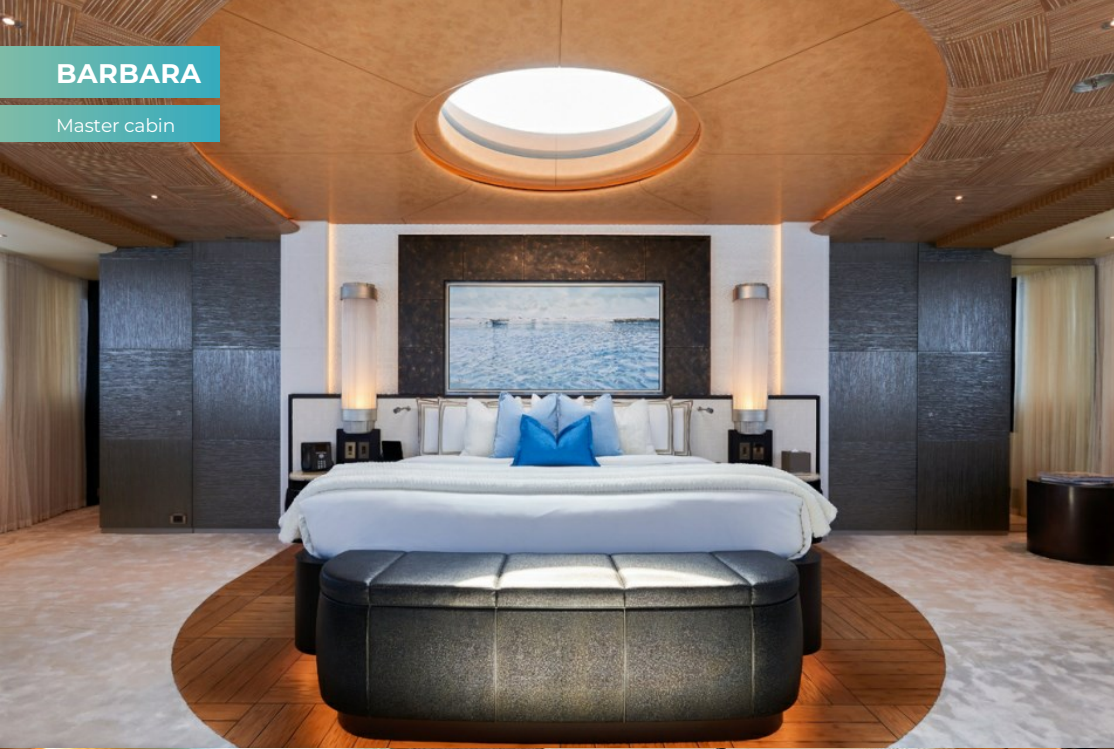

The extensive accommodation on board comprises a unique split owner's suite with stunning ocean vistas and an impressive double height study complete with port and starboard folding balconies and double height glass sliding doors. There is a double guest cabin on the upper deck, four guest cabins and a convertible full beam VIP cabin located on the main deck. Other standout features include a remarkable teak and steel sculpture that envelops the large guest elevator, a spectacular aquarium made to mirror an aquatic reef, an outdoor cinema on the sun deck and a huge lazarette ideal for a watersports enthusiast.

BARBARA

Main deck lounge

Main deck lounge

Main deck dining and aquarium

Master cabin

BARBARA

Master cabin

Master bathroom en suite