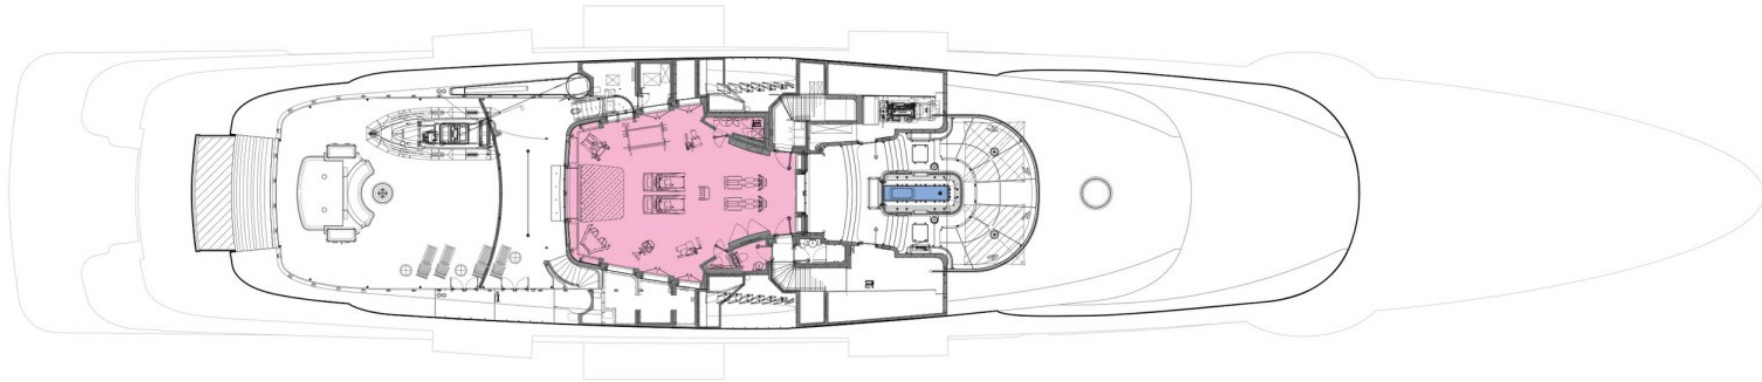

SUN DECK

- GUEST AREAS
- OWNER'S SUITE
- VIP SUITE
- GUEST SUITES
- OWNER'S OFFICE
- CINEMA
- GYM
- MASSAGE SUITE
- JACUZZI